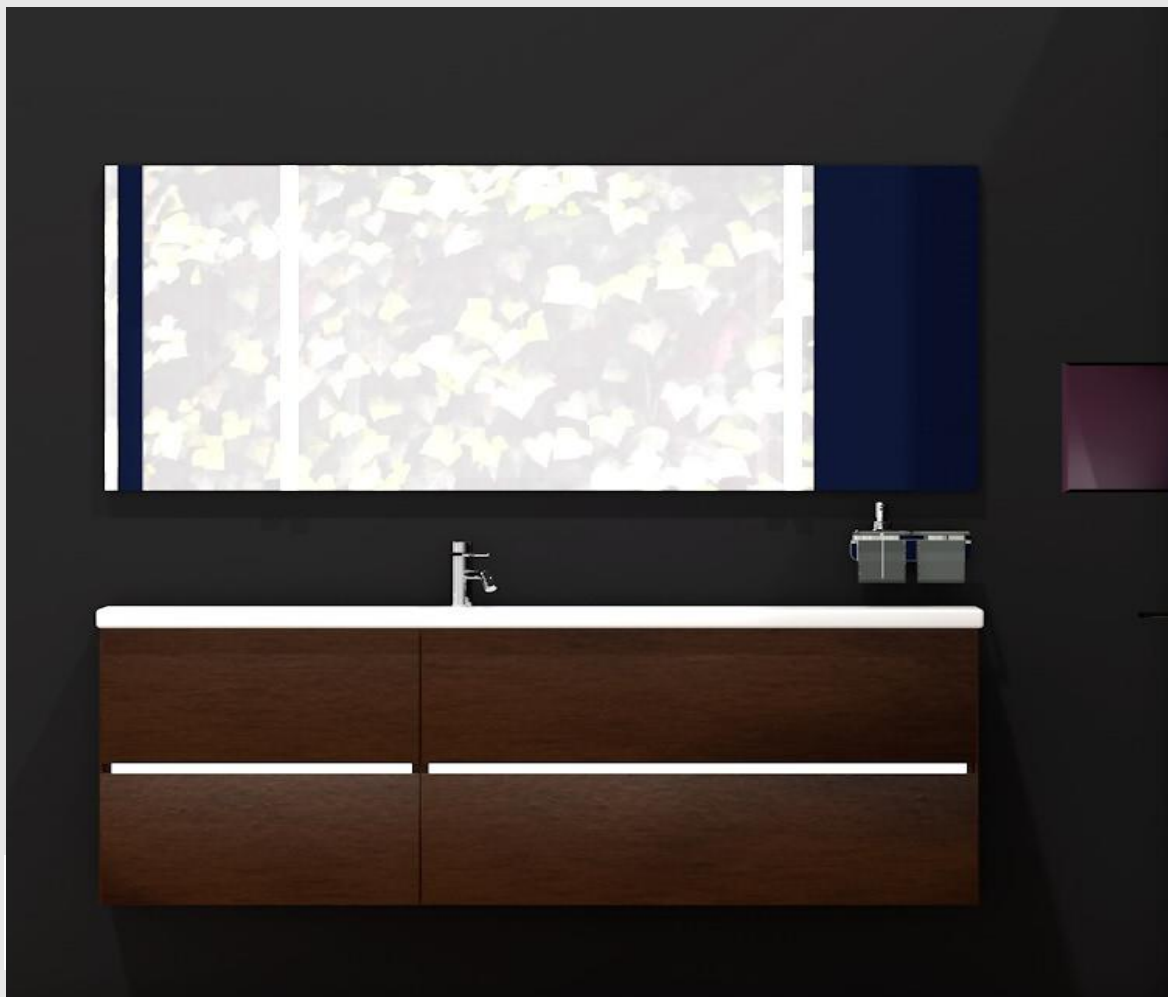

Prague Gallery

Laufen Palomba Collection 2-03

Brand	Product number	Series	Description
LAUFEN	8.1480.8.000.104.1	Palomba Coll.	Washbasin 1600 x 500 x 160 mm
LAUFEN	4.0744.4.180.222.1	Palomba Coll.	Tall counter 160 mm, with lighting, dark cherry
LAUFEN	3.1132.1.004.111.1	Twinprime pin	Twinprime basin single-lever mixer, fixed spout 130 mm with pop-up waste
LAUFEN	4.4740.9.900.144.1	Frame 25	Mirror with aluminium frame, without light size 1500 x 20 x 700 mm
LAUFEN	4.4757.2.900.007.1	Frame 25	Additional vertical light with switch size 700 x 25 x 25 mm
LAUFEN	3.8468.5.004.000.1	LB3	Držák na sklenici a zásobník na mýdlo