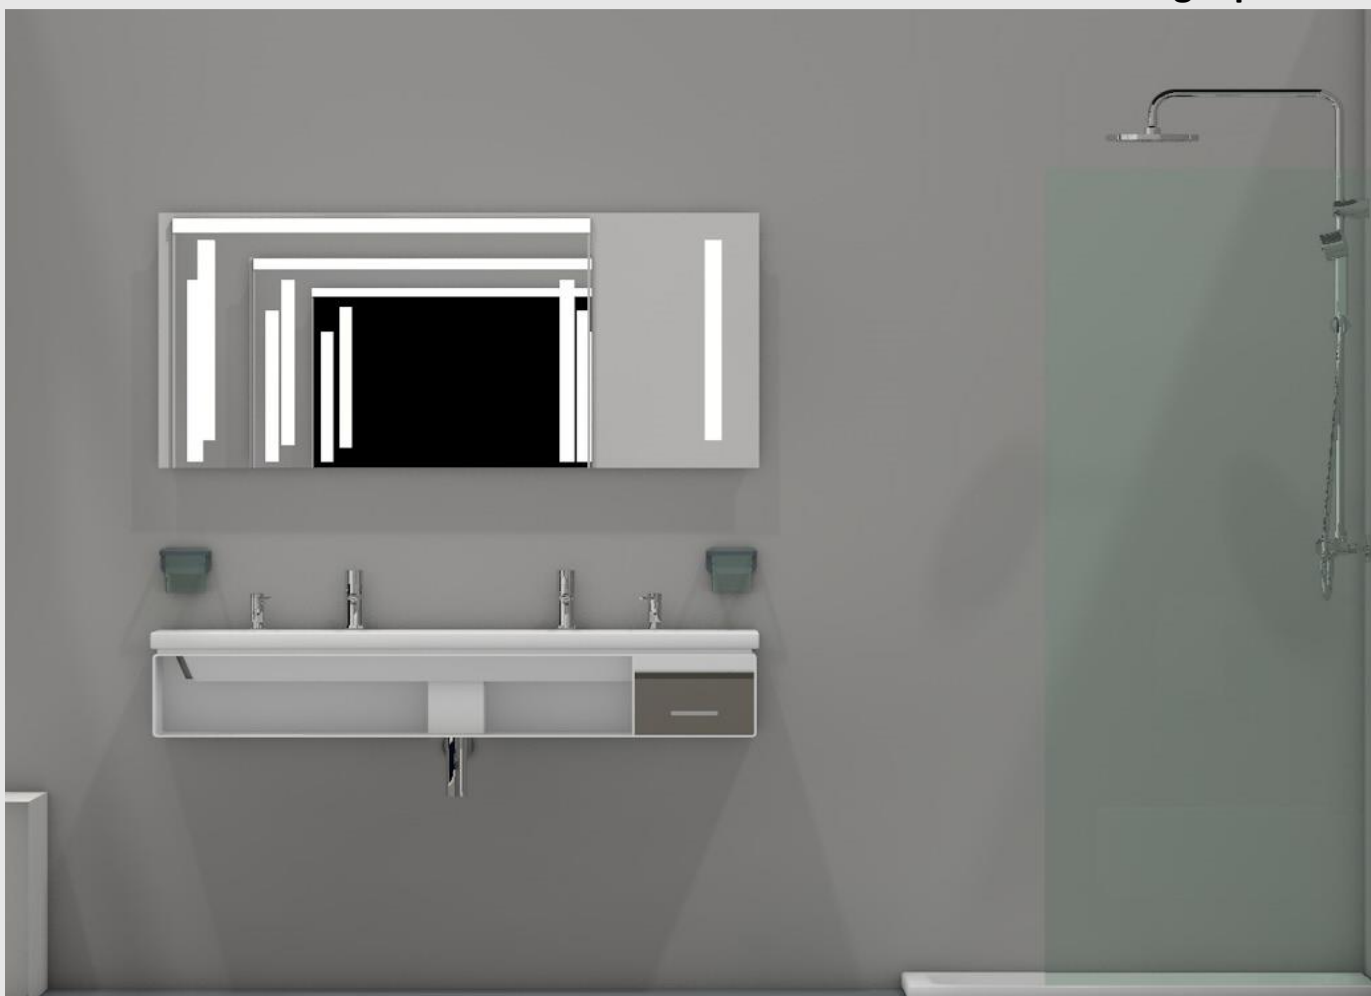

## Laufen Living Square 01

Brand	Product number	Series	Description
LAUFEN	<a href="#">8.1643.6.000.807.1</a>	Living Square	Countertop double washbasin
LAUFEN	<a href="#">4.2066.0.076.351.1</a>	Living Square	Vanity unit for hotel with tissue box for washbasin
LAUFEN	<a href="#">3.1113.1.004.120.1</a>	Twinprime pin	Twinprime pin basin single-lever mixer
LAUFEN	3.8332.2.004.300.1	Living Square	Soap dispenser
LAUFEN	4.4727.6.996.144.1	Case	Mirror, 2 built-in vertical lights
LAUFEN	3.8468.1.004.000.1	LB3	Glass holder